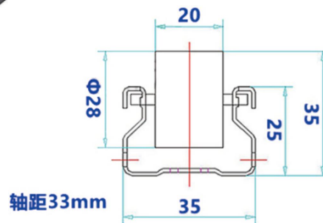

STEEL ROLLER PLACON

PRS-35*25

PRS-35*27