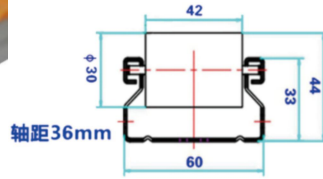

ALUMINIUM ALLOY ROLLER PLACON

PRA-60*33