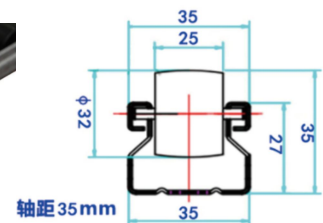

ALUMINIUM ALLOY ROLLER PLACON

STEEL ROLLER PLACON

PRS-35*27