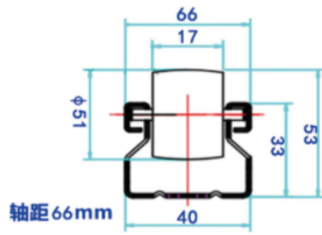

STEEL ROLLER PLACON

PRS-85*33