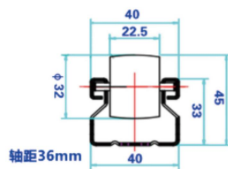

ALUMINIUM ALLOY ROLLER PLACON

STEEL ROLLER PLACON

PRS-35*27

PRS-40*33