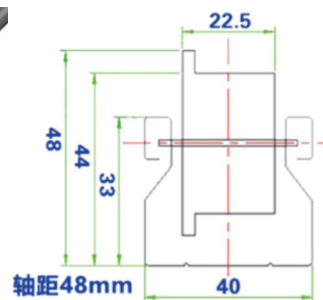

ALUMINIUM ALLOY ROLLER PLACON

STEEL ROLLER PLACON

PRS-35*27

PRS-40*33-EDGE