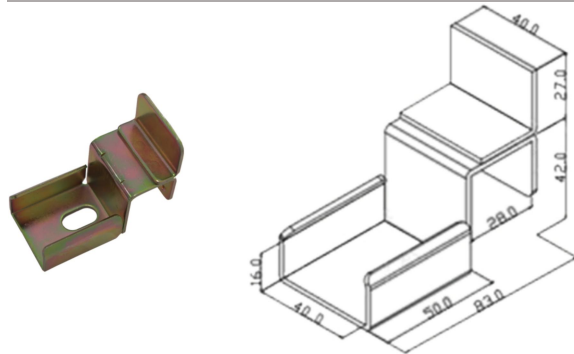

MOUNTING BRACKETS

FOR 40*33/40*35MM ROLLER TRACK

MB-2040C

MB-2040D

MB-2040DW

MB-2040E

MB-2040P

FOR 41*33MM ROLLER TRACK