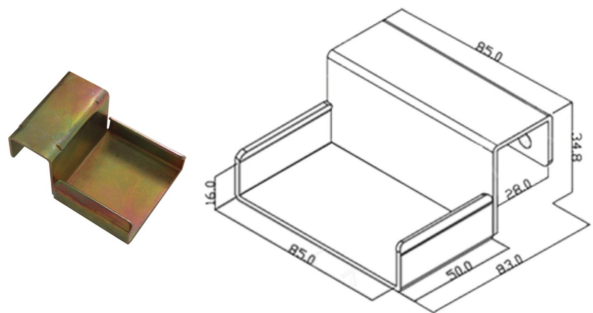

MB-2060E

MB-2060P

FOR 85*33MM ROLLER TRACK

MB-2085C

MB-2085D

MOUNTING BRACKETS

MB-2085DW

MB-2085E