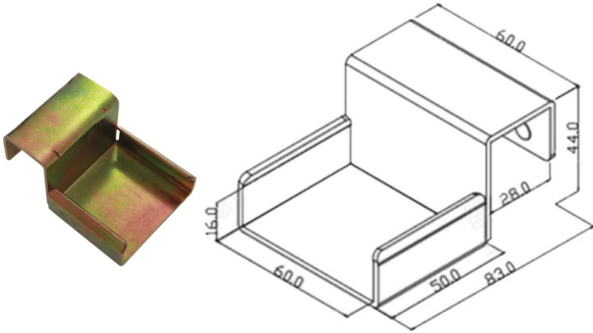

MB-2060ADW

MB-2060AE

MB-2060AP

MOUNTING BRACKETS

FOR 60*33MM ROLLER TRACK

MB-2060C

MB-2060D

MB-2060DW