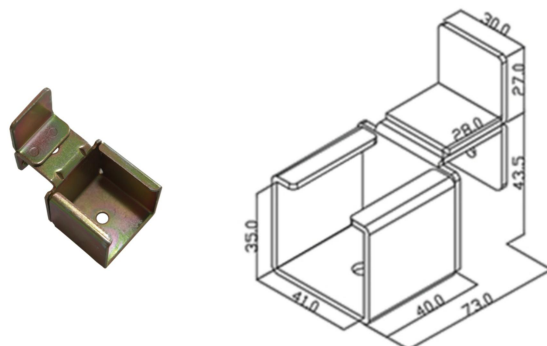

MOUNTING BRACKETS

FOR 40*33/40*35MM ROLLER TRACK

MB-2040C

MB-2040D

MB-2040DW

MB-2040E

MB-2040P

FOR 41*33MM ROLLER TRACK

MB-2042C

MB-2042D

MOUNTING BRACKETS

MB-2042DW

MB-2042E

MB-2042P

FOR 44*33MM ROLLER TRACK

MB-2044C