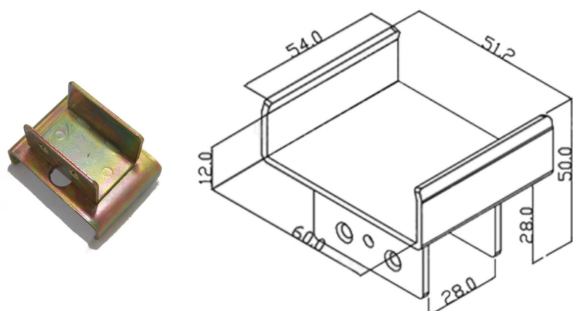

MOUNTING BRACKETS

FOR 60*25MM ROLLER TRACK

MB-2060AP