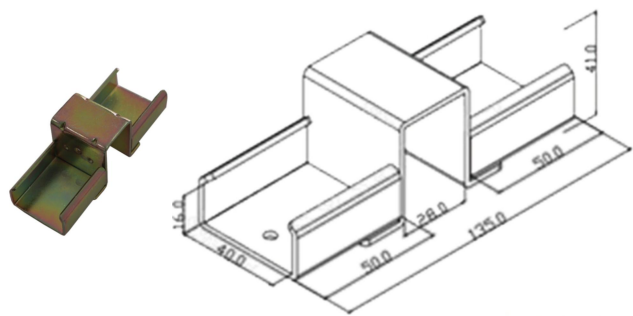

MOUNTING BRACKETS

FOR 40*33/40*35MM ROLLER TRACK

MB-2040C

MB-2040D

MB-2040DW

MB-2040E

MB-2040P

FOR 41*33MM ROLLER TRACK

MB-2042C

MB-2042D

MOUNTING BRACKETS

MB-2042DW

MB-2042E

MB-2042P

FOR 44*33MM ROLLER TRACK

MB-2044C