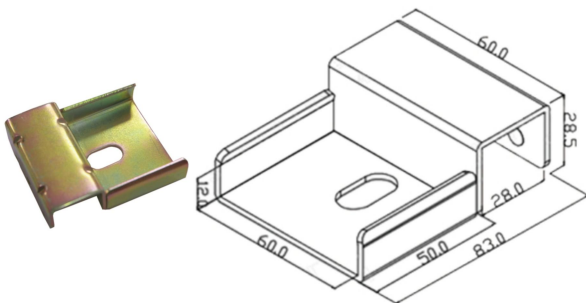

MB-2044D

MB-2044DW

MB-2044E

MOUNTING BRACKETS

MB-2044P

FOR 60*25MM ROLLER TRACK

MB-2060AC

MB-2060AD

MB-2060ADW

MB-2060AE

MB-2060AP

MOUNTING BRACKETS

FOR 60*33MM ROLLER TRACK

MB-2060C

MB-2060D

MB-2060DW