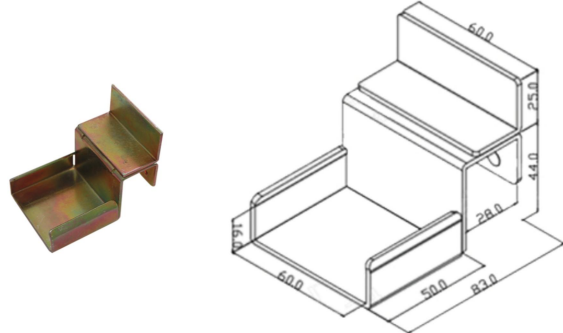

MB-2060ADW

MB-2060AE

MB-2060AP

MOUNTING BRACKETS

FOR 60*33MM ROLLER TRACK

MB-2060C

MB-2060D

MB-2060DW