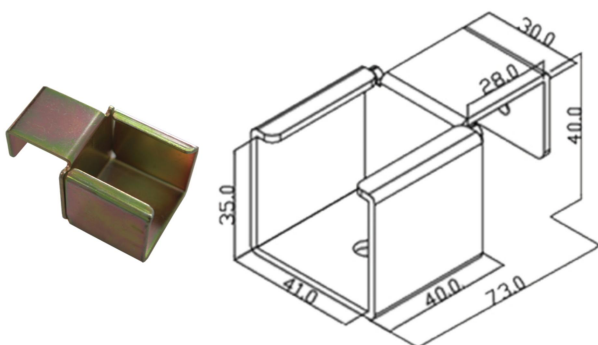

FOR 41*33MM ROLLER TRACK

MB-2042C