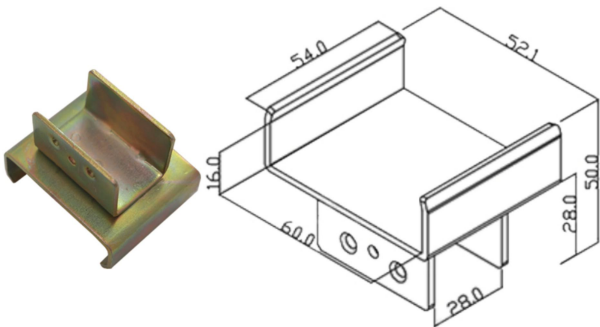

MOUNTING BRACKETS

FOR 60*33MM ROLLER TRACK

MB-2060P

FOR 85*33MM ROLLER TRACK