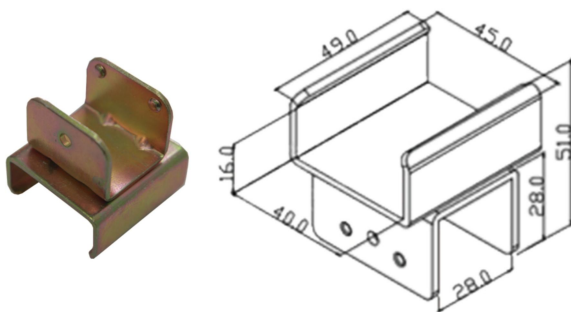

MOUNTING BRACKETS

FOR 40*33/40*35MM ROLLER TRACK

MB-2040C

MB-2040D

MB-2040DW

MB-2040E

MB-2040P

FOR 41*33MM ROLLER TRACK

MB-2042C

MB-2042D

MOUNTING BRACKETS

MB-2042DW

MB-2042E

MB-2042P

FOR 44*33MM ROLLER TRACK

MB-2044C