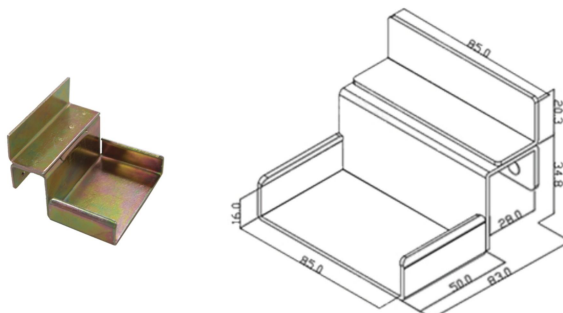

MB-2060E

MB-2060P

FOR 85*33MM ROLLER TRACK

MB-2085C

MB-2085D

MOUNTING BRACKETS

MB-2085DW

MB-2085E