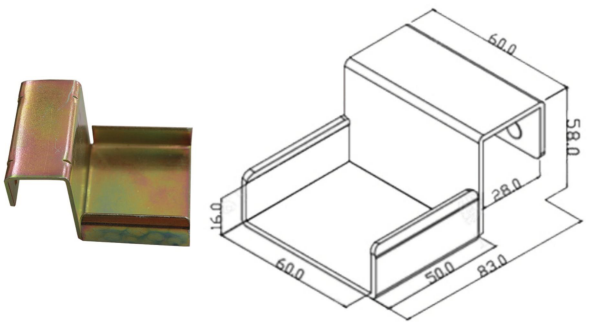

MB-2060ADW

MB-2060AE

MB-2060AP

MOUNTING BRACKETS

FOR 60*33MM ROLLER TRACK

MB-2060C

MB-2060D

MB-2060DW