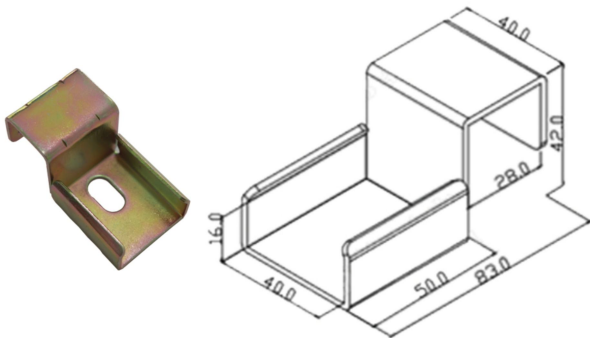

MOUNTING BRACKETS

FOR 40*33/40*35MM ROLLER TRACK

MB-2040C

MB-2040D

MB-2040DW

MB-2040E

MB-2040P

FOR 41*33MM ROLLER TRACK