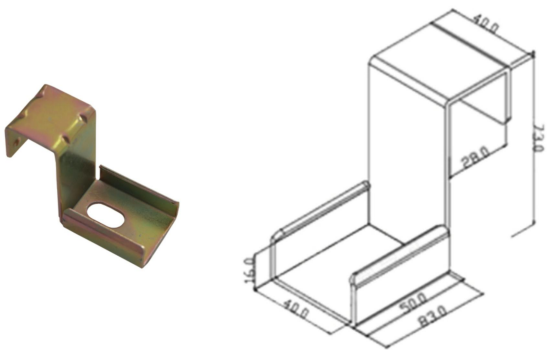

MOUNTING BRACKETS

FOR 40*33/40*35MM ROLLER TRACK

MB-2040C

MB-2040D

MB-2040DW

MB-2040E

MB-2040P

FOR 41*33MM ROLLER TRACK

MB-2042C

MB-2042D

MOUNTING BRACKETS

MB-2042DW

MB-2042E

MB-2042P

FOR 44*33MM ROLLER TRACK

MB-2044C