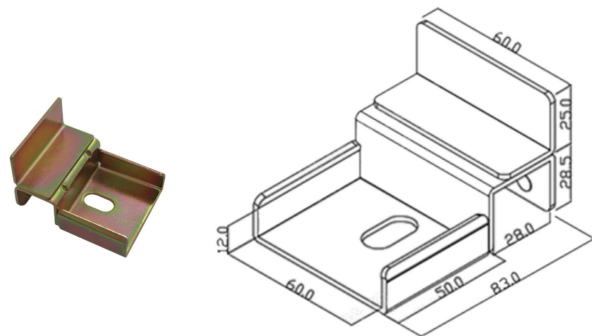

MB-2044D

MB-2044DW

MB-2044E

MOUNTING BRACKETS

MB-2044P

FOR 60*25MM ROLLER TRACK

MB-2060AC

MB-2060AD

MB-2060ADW

MB-2060AE

MB-2060AP

MOUNTING BRACKETS

FOR 60*33MM ROLLER TRACK

MB-2060C

MB-2060D

MB-2060DW