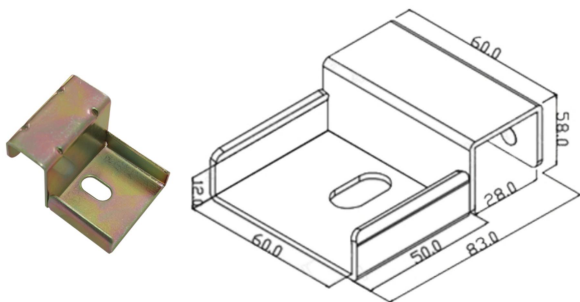

MB-2044D

MB-2044DW

MB-2044E

MOUNTING BRACKETS

MB-2044P

FOR 60*25MM ROLLER TRACK

MB-2060AC

MB-2060AD

MB-2060ADW

MB-2060AE

MB-2060AP

MOUNTING BRACKETS

FOR 60*33MM ROLLER TRACK

MB-2060C

MB-2060D

MB-2060DW